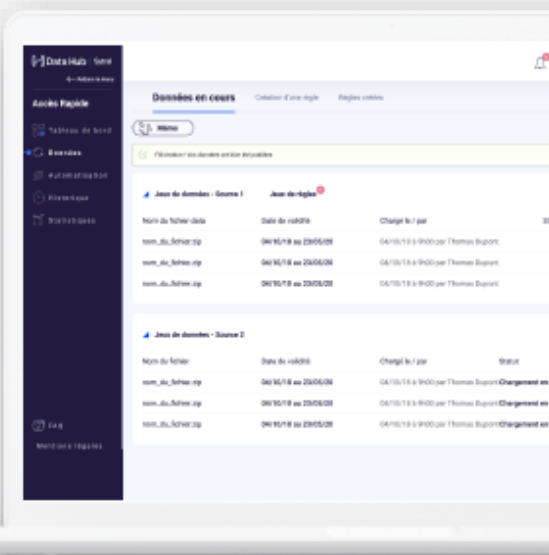

Datahub

A SaaS tool that cleanses and transforms mobility data

For who ?

Sustainable Mobility Public Transport Authority, a transport operator or an integrator

Are you looking for a simple solution to cleanse your data ?

A simple and intuitive interface guarantees the quality of your transport data and the information communicated to your passengers.

What are the benefits?

- A **turnkey SaaS** solution
- An **optimised interface** to help you process your data
- Provide **top-quality data**
- Enhance and promote your transport offer with **qualitative data**

Editing and recording

Edit all your imported data by creating data cleansing rules and improve the experience of your users by adding extra information to suggest routes suited to your passengers' needs!

Aggregating data

Merge your mobility data from multiple datasets to create a single dataset that is consistent and usable for passenger information, optimising the journeys of your passengers and their experiences on your media.